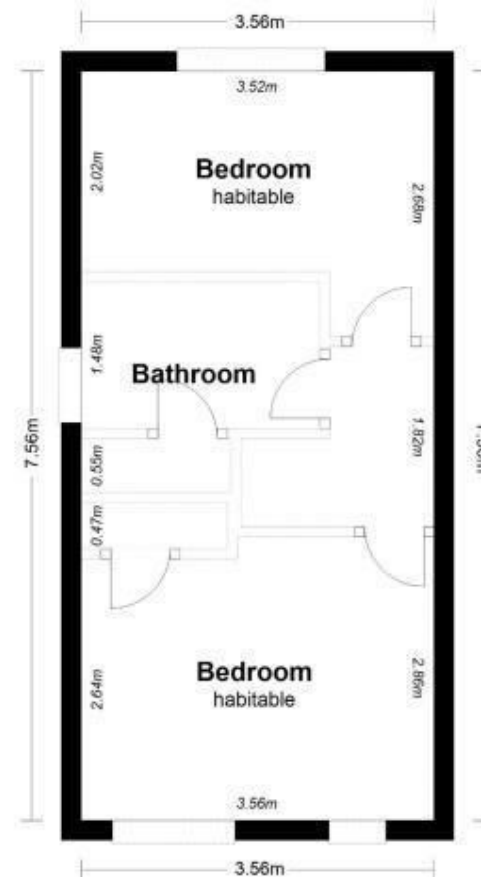

FIRST FLOOR

Webbs Estate Agents - endeavour to maintain accurate depictions of properties in Virtual Tours, Floor Plans and descriptions, however, these are intended only as a guide and purchasers must satisfy themselves by personal inspection.