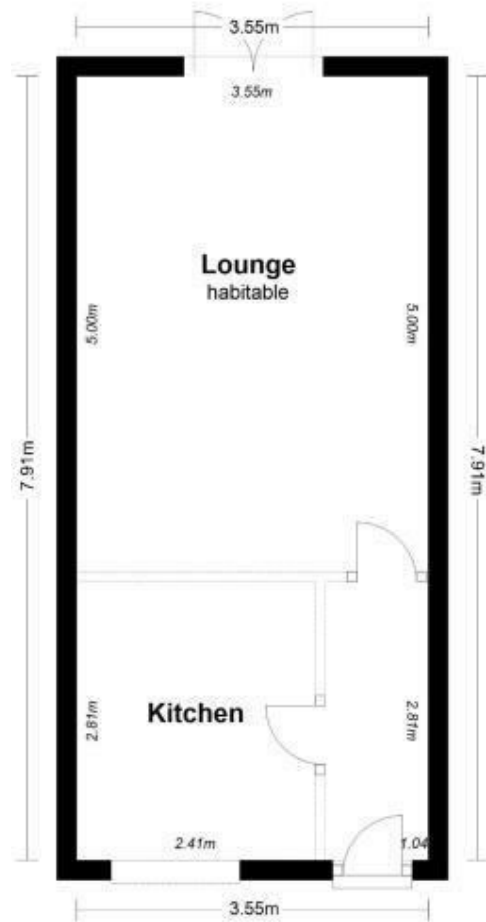

15 HODSON WAY